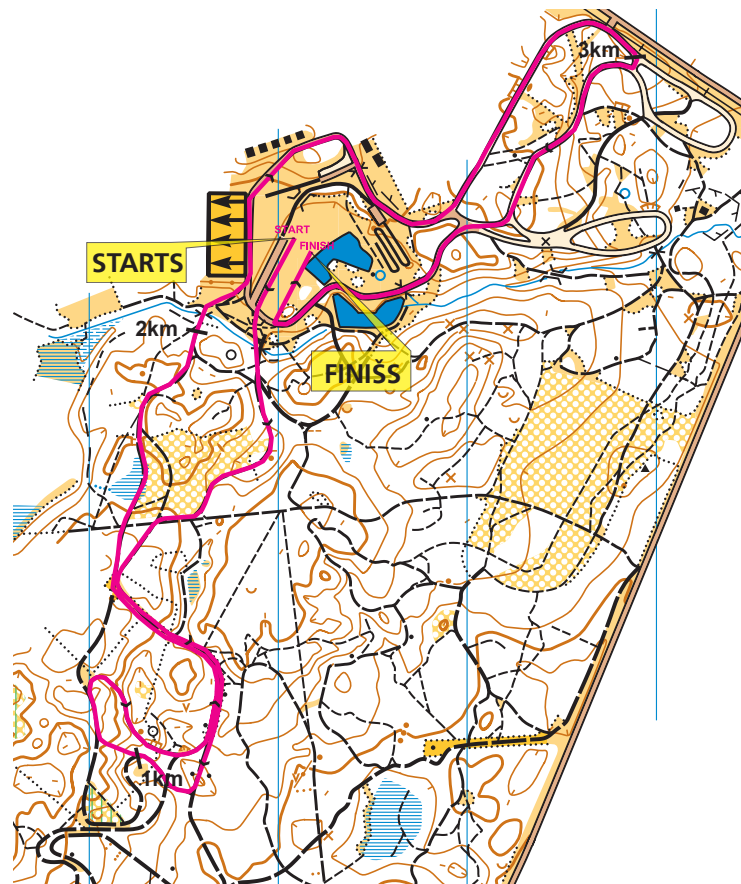

COURSE LAYOUT, COURSE PROFILES AND STADIUM CONFIGURATIONS

Name of organizer: Sport club "Madona"

Name of the course: Smecersils, Madona (LAT)

Competition distance: 7.5, 15, 30km

Longitude of the course: 3,75km

Scale 1:10 000
H 5m

Course length: 3750m
Category:
Competition Level:

Height Difference (HD): 31m
Maximum Climb (MC): 31m
Total Climb (TC): 131m

Lowest point: 145m
Highest point: 176m